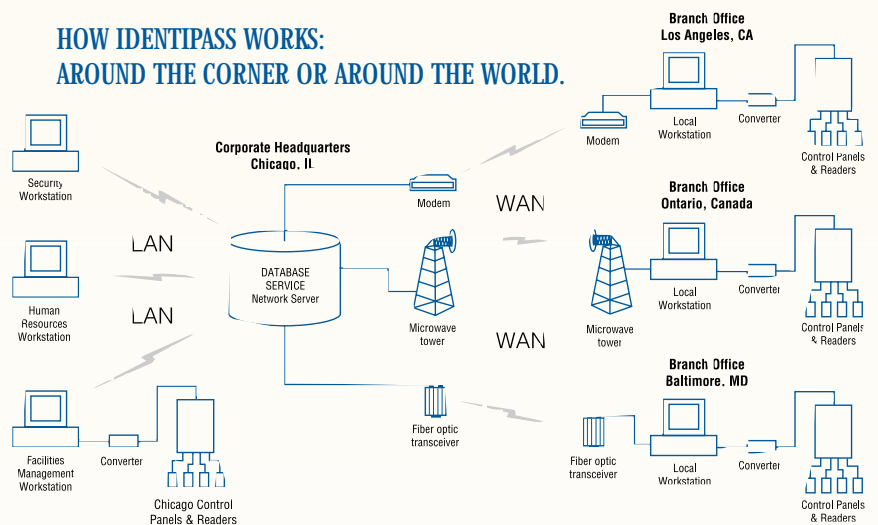

IDentiPASS features easy-to-read, customized displays and windows to monitor activity. Simplified floor plan graphics and sophisticated flexible WAV files that link sounds to particular events immediately identify what has occurred anywhere within the system.

The advanced networking capabilities of IDentiPASS provide more options for system monitoring, as well as control and database maintenance from multiple locations. Unique multitasking capabilities allow you to use the same PC that operates your security program to run spreadsheets, word processing, or other programs with clear, readable commands.

From basic stand-alone security to the most advanced, integrated network, IDentiPASS is the ideal access system solution for today and the future.

*Clear, easy-to-read commands simplify programming and database maintenance.*

## HOW IDENTIPASS WORKS: AROUND THE CORNER OR AROUND THE WORLD.